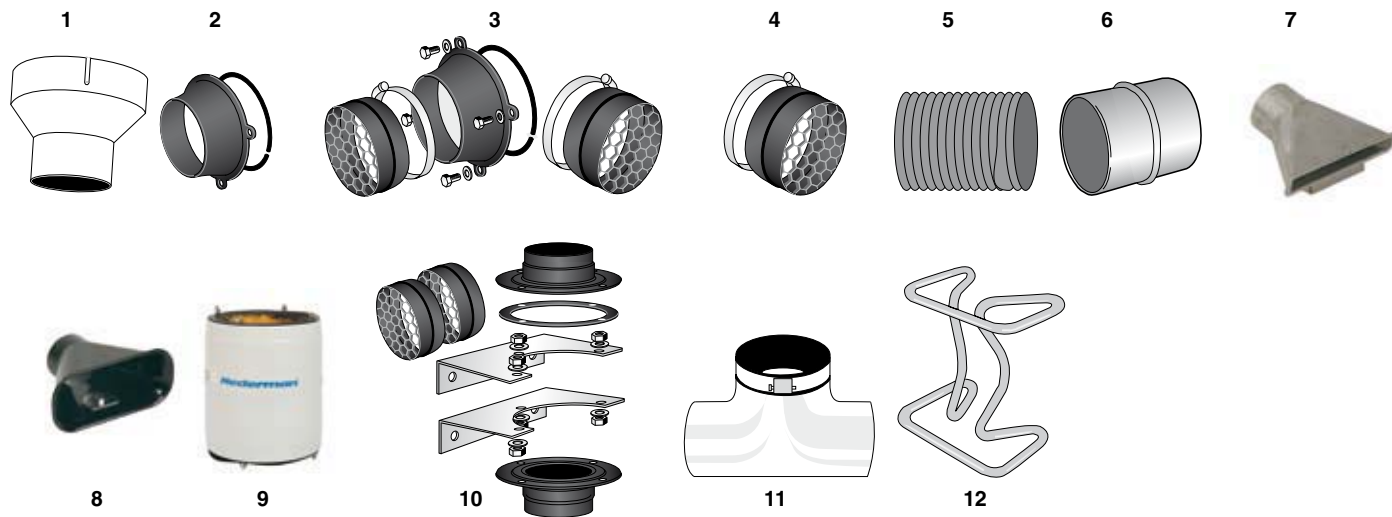

# Accessories for Fans

	Description	Part no.
1	Adaptor Ø125/Ø100 mm (5 in. to 4 in.)	14341077
1	Adaptor Ø125/Ø75 mm (5 in. to 3 in.)	14341080
1	Adaptor int. Ø160/ext. (6 1/4 in.) Ø75 mm (3 in.)	14510426
1	Adaptor int. Ø160/ext. (6 1/4 in.) Ø100 mm (4 in.)	14510526
1	Adaptor int. Ø160/ext. (6 1/4 in.) Ø125 mm (5 in.)	14510626
1	Adaptor Ø150 (6 in.) /Ø125 mm (5 in.)	14511126
1	Adaptor Ø160 (6 1/4 in.) /Ø150 mm (6 in.)	14511226
2	Inlet adaptor for hose Ø160 mm (6 1/4 in.) for fan N10/N16/N24	14510326
3	Inlet adaptor for hose Ø160 mm (6 1/4 in.) and two guard nets for fan N10/N16/N24	14322166
4	Guard net, 1 pc, for fan N10/N16/N24	14333181
5	Hose. L = 5 m. (16 ft.) Ø100 mm. (4 in.) PVC. Black	10500427
5	Hose. L = 5 m. (16 ft.) Ø125 mm. (5 in.) PVC. Black	10500527
5	Hose. L = 5 m. (16 ft.) Ø150 mm. (6 in.) PVC. Black	10500627
5	Hose. L = 5 m. (16 ft.) Ø160 mm. (6 1/4 in.) PVC. Black	10511026
6	Jointing tube Ø 75 - 75 mm (3 - 3 in.)	14503626
6	Jointing tube Ø 100 - 100 mm (4 - 4 in.)	14504626
6	Jointing tube Ø 125 - 125 mm (5 - 5 in.)	14505626
6	Jointing tube Ø 150 - 150 mm (6 - 6 in.)	14506626
6	Jointing tube Ø160-Ø160 mm (6 1/4 in. - 6 1/4 in.)	14511326
7	Nozzle with magnet. 250 x 30 mm. (10 x 1 1/4 in.) Aluminium. Ø100 mm (4 in.)	14500226
8	Nozzle with magnet. 260 x 100 mm. (10 x 4 in.) Polycarbonate. Ø100 mm (4 in.)	14501226
9	Silencer for fan when mounting on Original/Telescopic	14502126
9	Silencer including quick release (for fan mounting on FilterBox)	14502226
10	Wallbracket for silencer	14343089
11	Split intake Ø125 int. (5 in.) /2 x Ø100 mm (4 in.) ext.	14500526
11	Split intake Ø125 int. (5 in.) /2 x Ø125 mm (5 in.) ext.	14500726
11	Split intake Ø125 int. (5 in.) /2 x Ø75 mm (3 in.) ext.	14500826
11	Split intake Ø160 int. (6 1/4 in.) /2 x Ø100 mm (4 in.) ext.	14510726
11	Split intake Ø160 int. (6 1/4 in.) /2 x Ø125 mm (5 in.) ext.	14510826
11	Split intake Ø160 int. (6 1/4 in.) /2 x Ø75mm (3 in.) ext.	14510926
12	Support bracket for N10/N16/N24 for fixed mounting	14510126
12	Support bracket for N40 for fixed mounting	14510226
12	Support bracket for portable N16/N24 fan	14511426
12	Support bracket for fan N29	14321745