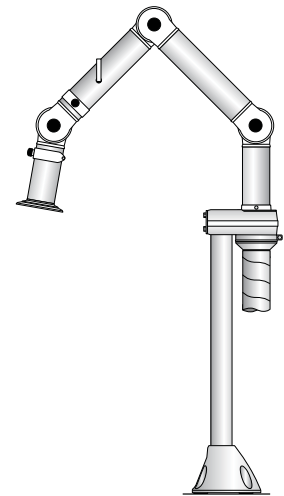

## Technical Description FX Extractor arms - Accessories

### Mounting examples of the FX Extractor arms

Connection up with bracket complete, mounted on wall

Connection up with bracket and extension profile, mounted on wall

Connection up with bracket and extension profile, mounted in the ceiling

Connection down, mounted on table with table bracket

Connection down, mounted through table surface

Connection down with bracket and extension profile, mounted on floor

## Measures and Part numbers

	Brackets	Fits FX Arm	Size (in.)	Weight (lb.)	ORIGINAL Part No.	ESD/EX Part No.	CHEM Part No.
	Bracket complete	2''/3''/4''	l = 10	2,6	70501144	70501144	70501144
	Bracket	2''/3''/4''	-	2,0	70501244	70501244	70501244
	Extension profile	2''/3''/4''	l = 43	4,2	70501344	70501344	70501344
	Table bracket	2''/3''/4''	-	1,1	70501444	70501444	70501444
	Cover ring	2''/3''	Ø5, t=1/8	-	70501044	-	70501044