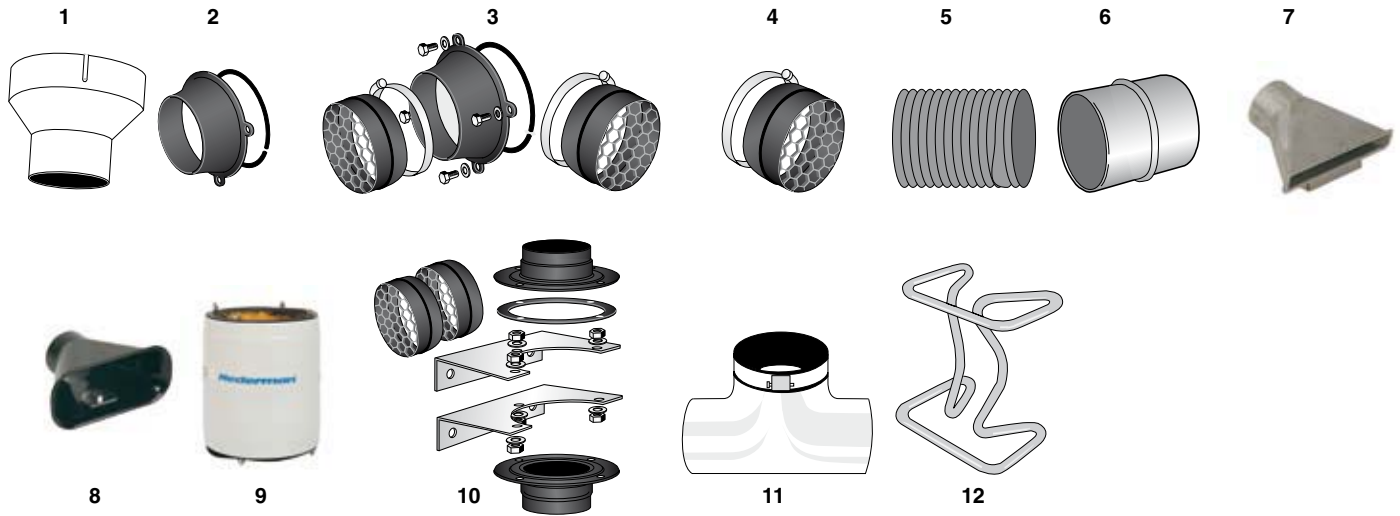

# Accessories for Fans

	Description	Part no.
1	Adaptor Ø125/Ø100 mm (5 in. to 4 in.)	14341077
1	Adaptor Ø125/Ø75 mm (5 in. to 3 in.)	14341080
1	Adaptor int. Ø160/ext. (6 1/4 in.) Ø75 mm (3 in.)	14510426
1	Adaptor int. Ø160/ext. (6 1/4 in.) Ø100 mm (4 in.)	14510526
1	Adaptor int. Ø160/ext. (6 1/4 in.) Ø125 mm (5 in.)	14510626
1	Adaptor Ø150 (6 in.) /Ø125 mm (5 in.)	14511126
1	Adaptor Ø160 (6 1/4 in.) /Ø150 mm (6 in.)	14511226
2	Inlet adaptor for hose Ø160 mm (6 1/4 in.) for fan N10/N16/N24	14510326
3	Inlet adaptor for hose Ø160 mm (6 1/4 in.) and two guard nets for fan N10/N16/N24	14322166
4	Guard net, 1 pc, for fan N10/N16/N24	14333181
5	Hose. L = 5 m. (16 ft.) Ø100 mm. (4 in.) PVC. Black	10500427
5	Hose. L = 5 m. (16 ft.) Ø125 mm. (5 in.) PVC. Black	10500527
5	Hose. L = 5 m. (16 ft.) Ø150 mm. (6 in.) PVC. Black	10500627
5	Hose. L = 5 m. (16 ft.) Ø160 mm. (6 1/4 in.) PVC. Black	10511026
6	Jointing tube Ø 75 - 75 mm (3 - 3 in.)	14503626
6	Jointing tube Ø 100 - 100 mm (4 - 4 in.)	14504626
6	Jointing tube Ø 125 - 125 mm (5 - 5 in.)	14505626
6	Jointing tube Ø 150 - 150 mm (6 - 6 in.)	14506626
6	Jointing tube Ø160-Ø160 mm (6 1/4 in. - 6 1/4 in.)	14511326
7	Nozzle with magnet. 250 x 30 mm. (10 x 1 1/4 in.) Aluminium. Ø100 mm (4 in.)	14500226
8	Nozzle with magnet. 260 x 100 mm. (10 x 4 in.) Polycarbonate. Ø100 mm (4 in.)	14501226
9	Silencer for fan when mounting on Original/Telescopic	14502126
9	Silencer including quick release (for fan mounting on FilterBox)	14502226
10	Wallbracket for silencer	14343089
11	Split intake Ø125 int. (5 in.) /2 x Ø100 mm (4 in.) ext.	14500526
11	Split intake Ø125 int. (5 in.) /2 x Ø125 mm (5 in.) ext.	14500726
11	Split intake Ø125 int. (5 in.) /2 x Ø75 mm (3 in.) ext.	14500826
11	Split intake Ø160 int. (6 1/4 in.) /2 x Ø100 mm (4 in.) ext.	14510726
11	Split intake Ø160 int. (6 1/4 in.) /2 x Ø125 mm (5 in.) ext.	14510826
11	Split intake Ø160 int. (6 1/4 in.) /2 x Ø75mm (3 in.) ext.	14510926
12	Support bracket for N10/N16/N24 for fixed mounting	14510126
12	Support bracket for N40 for fixed mounting	14510226
12	Support bracket for portable N16/N24 fan	14511426
12	Support bracket for fan N29	14321745